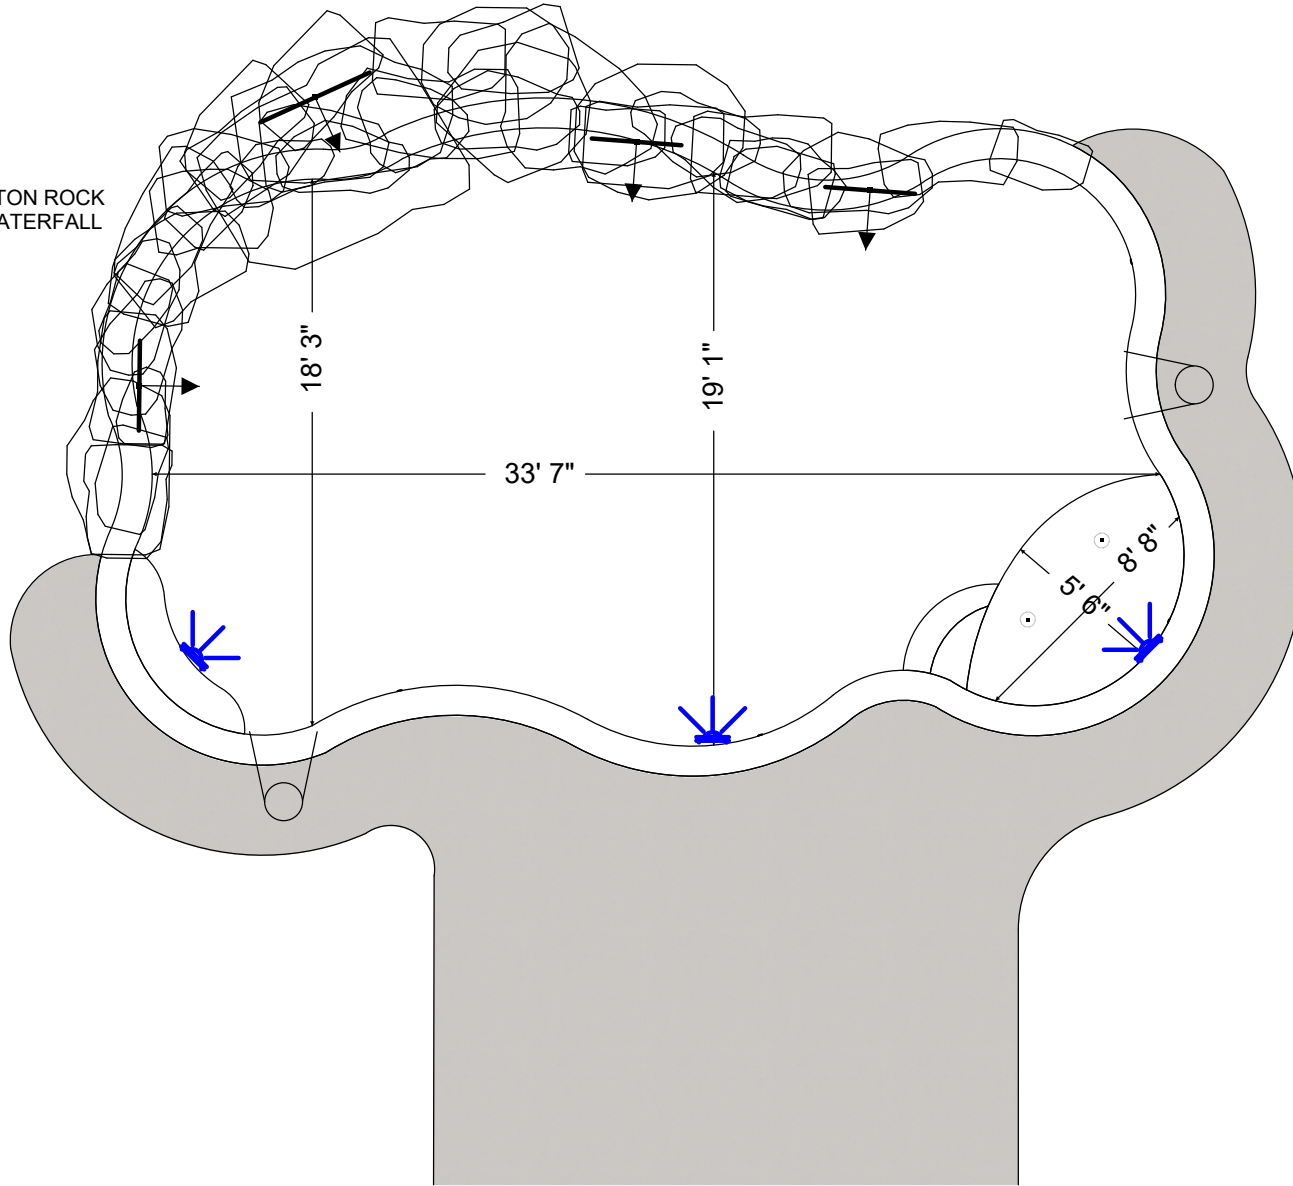

6 TON ROCK WATERFALL

100' Perimeter pool  
33'7" x 19'1" (Water to Water)  
Depth: 3'6" to 5'6"  
Tanning Ledge  
Bench

Pebble Finish  
2 Bubbler  
4 Scuppers  
2 Skimmers  
3 Lights  
6 TON ROCK WATERFALL

450 SQFT Concrete  
X2 VSF Pump with Wi-Fi & Bluetooth Control  
Cartridge Filter  
Chlorinator  
Transformer  
Electric Pool Cleaner