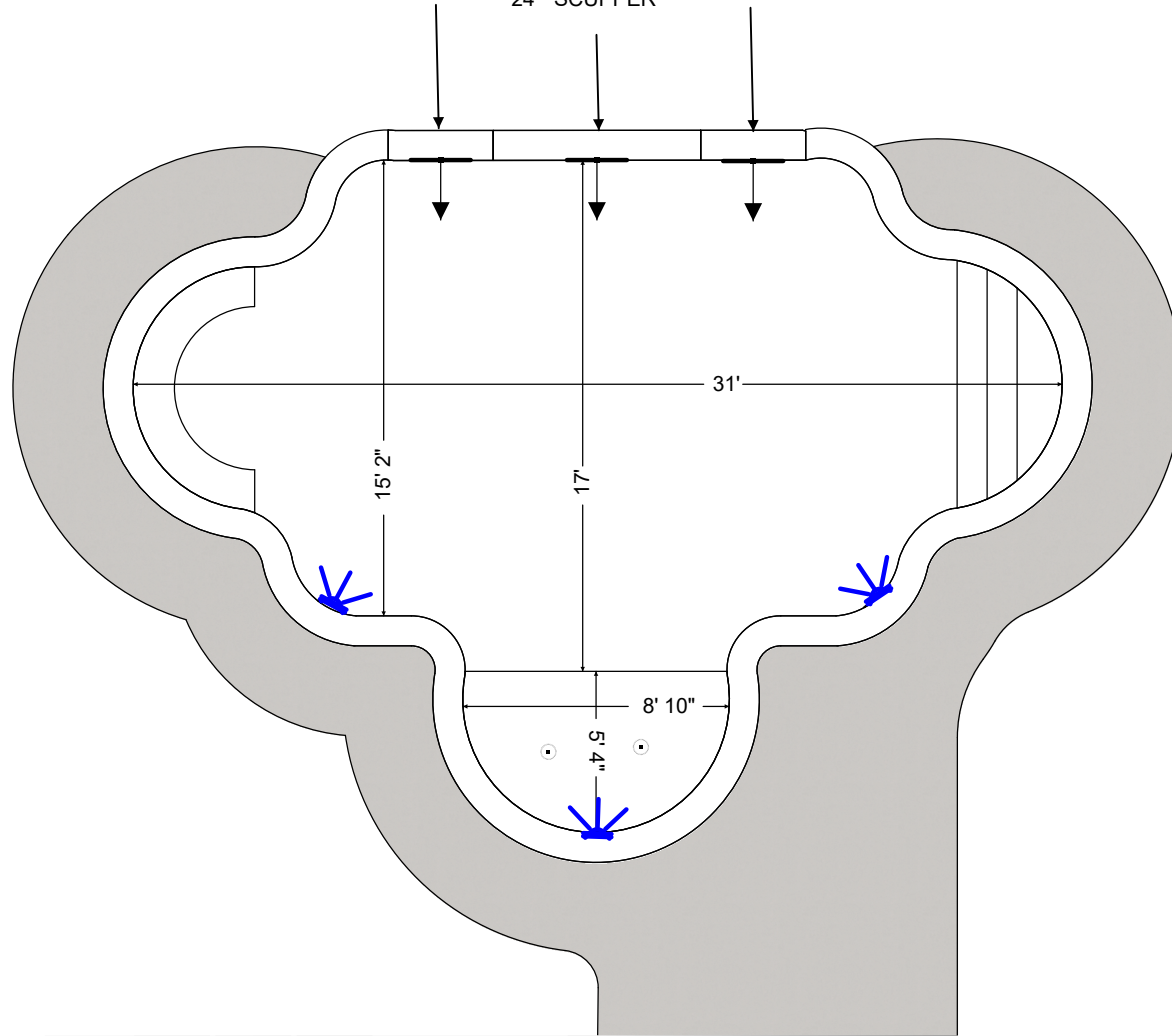

RAISED WALL HEIGHT- 6" LENGTH- 3'6"FT
 RAISED WALL HEIGHT- 12" LENGTH- 7'FT
 RAISED WALL HEIGHT- 6" LENGTH- 3'6"FT
 24" SCUPPER

87' Perimeter pool
 31' x 17' (Water to Water)
 Depth: 3'6" to 5'6"
 Tanning Ledge
 Bench